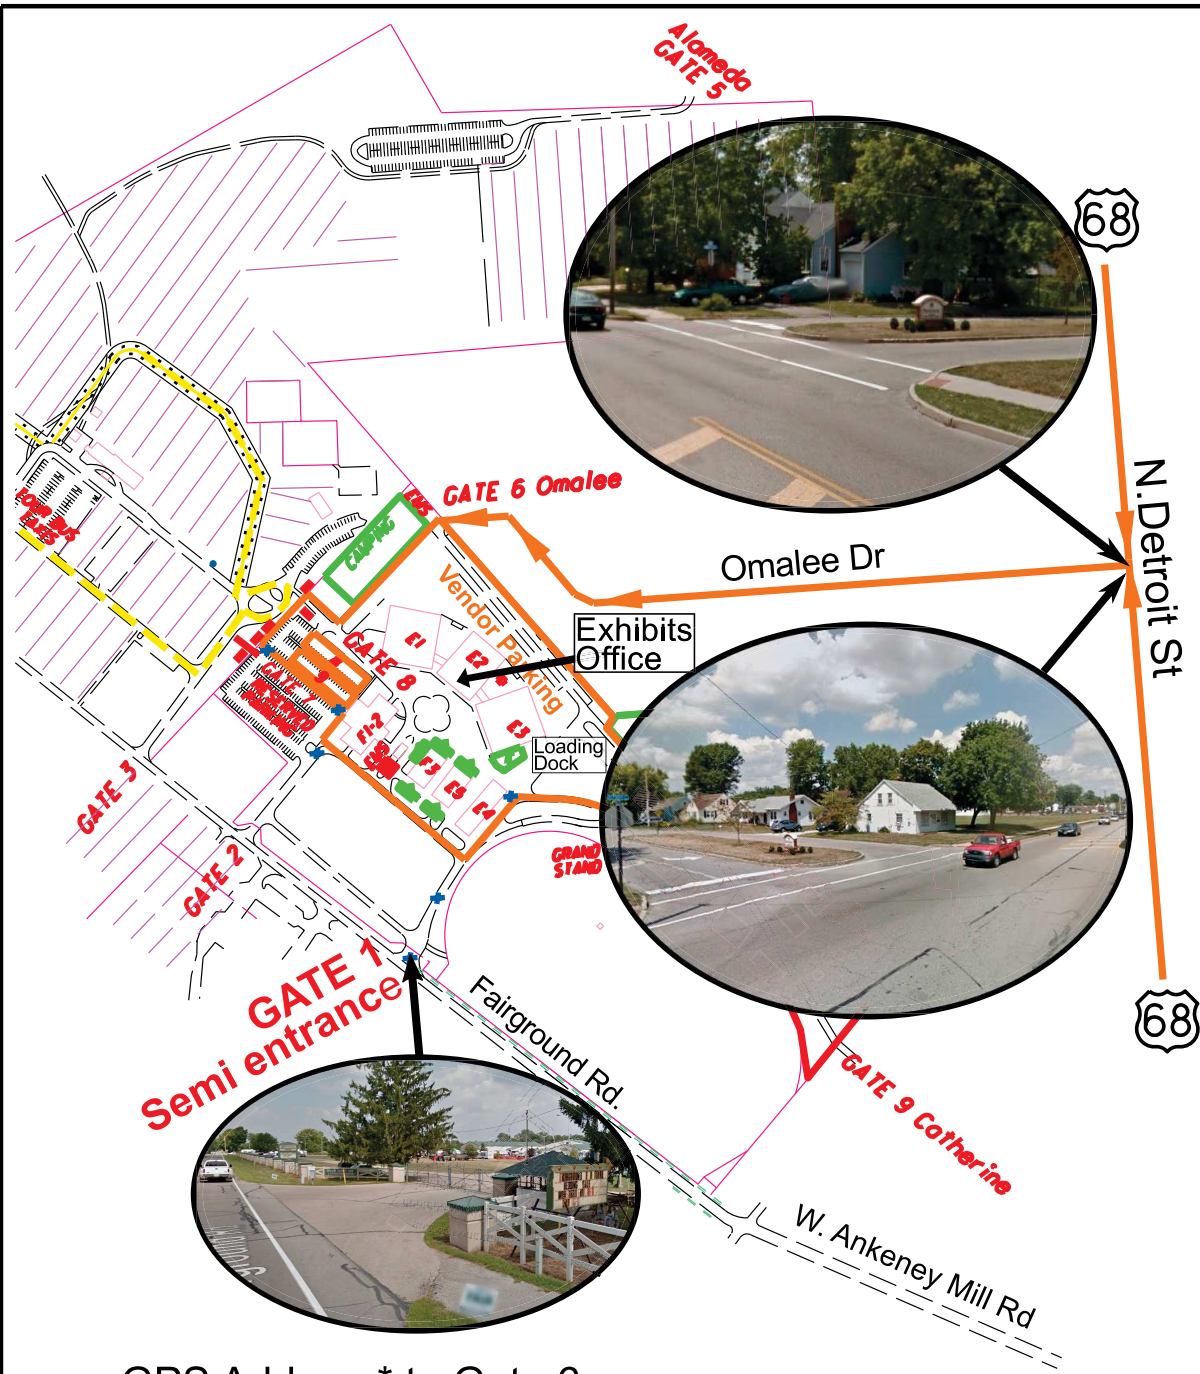

GETTING TO HAMVENTION-- VENDORS

GPS Address* to Gate 6:
301 Omalee Dr, Xenia, Oh 45385

- All vehicles over 40' must use Gate 1 entrance
- All vehicles over 20' must use 2 parking passes
- All vendors are required to check in before unloading on Tuesday and Wednesday

*GPS address is NOT for shipping or deliveries

Vendor Arrival to Hamvention