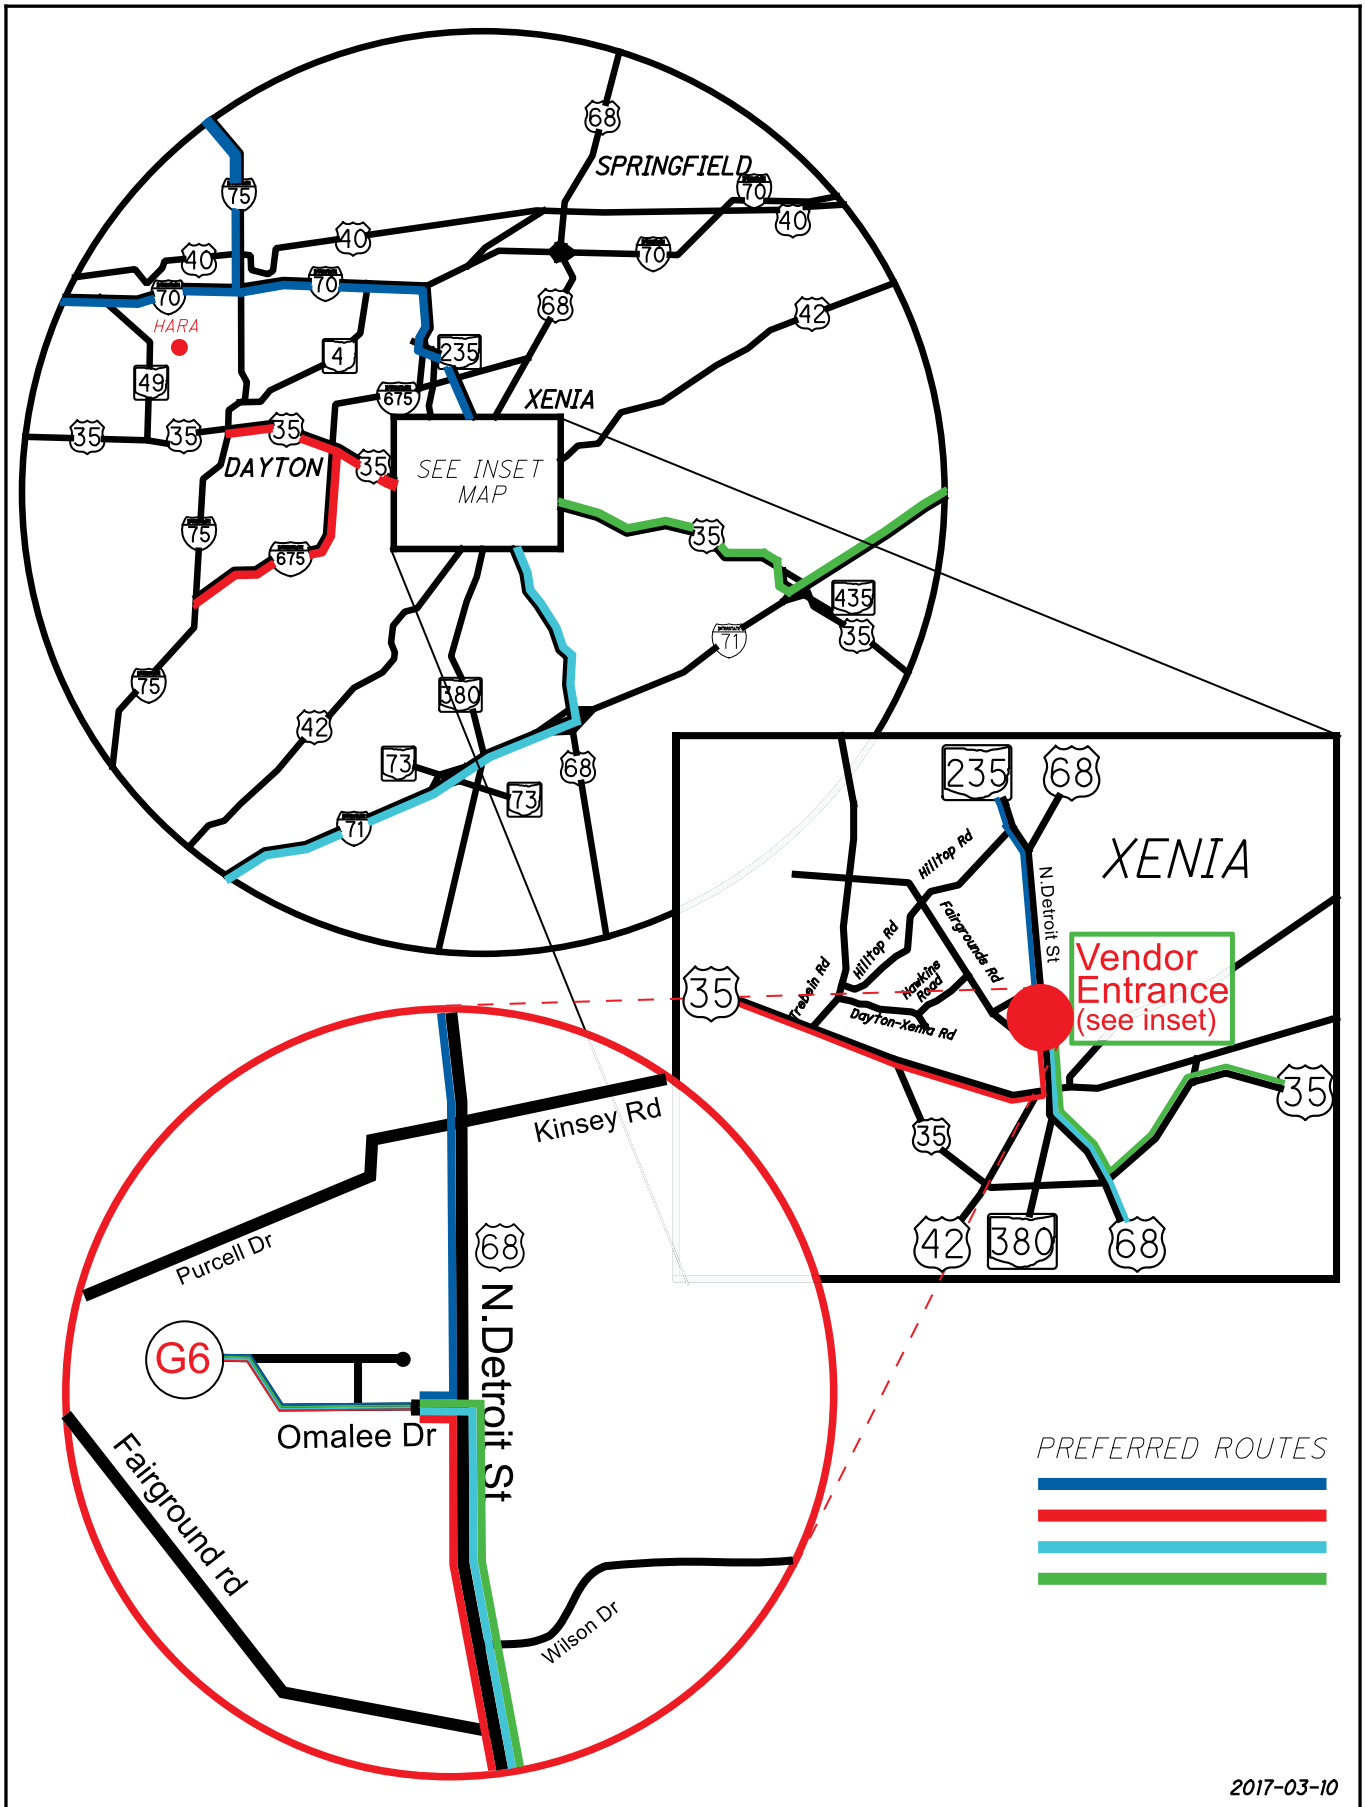

GETTING TO HAMVENTION-- VENDORS

GPS Address* to Gate 6:
301 Omalee Dr, Xenia, Oh 45385

- All vehicles over 40' must use Gate 1 entrance
- All vehicles over 20' must use 2 parking passes
- All vendors are required to check in before unloading on Tuesday and Wednesday

*GPS address is NOT for shipping or deliveries

Vendor Arrival to Hamvention